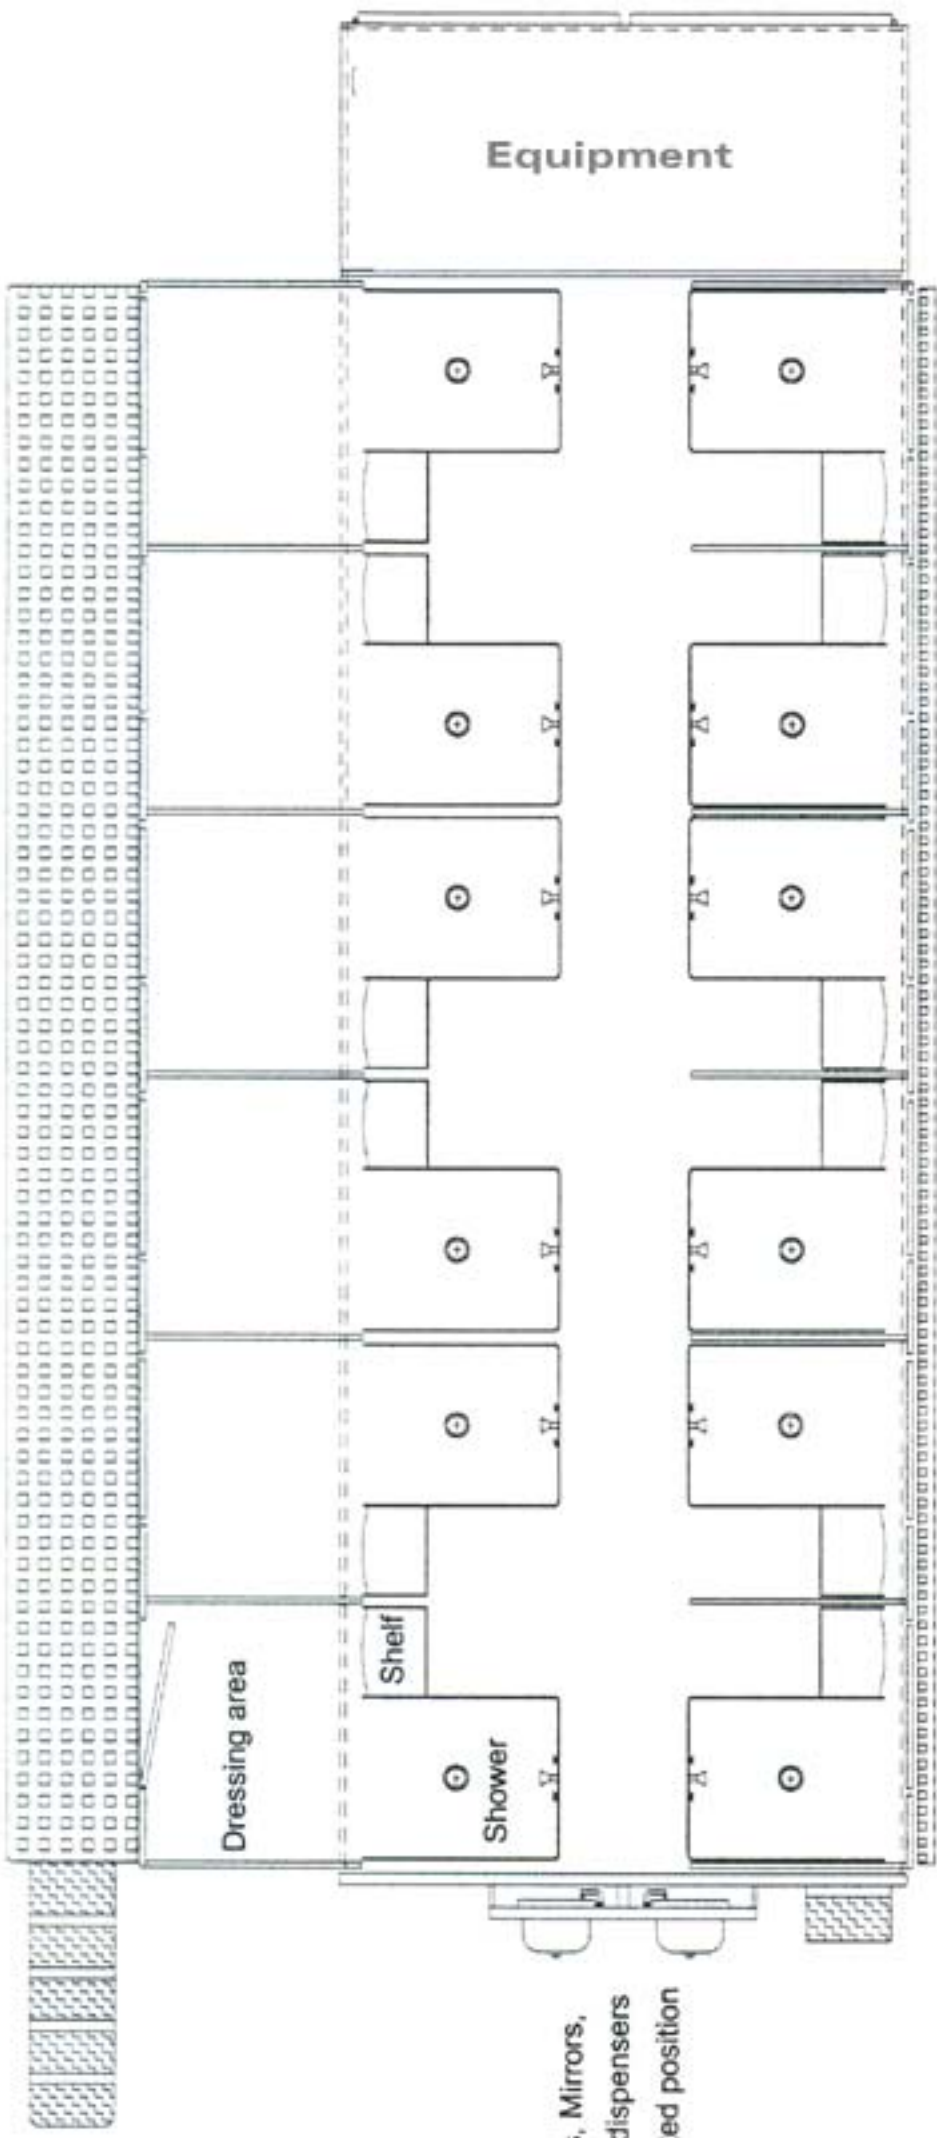

SHELVES

SHOWER STALL

SHOWER STALL

DRESSING AREA

DRESSING AREA

SHOWER STALL

SHOWER STALL

DRESSING AREA

SHOWER STALL

SHOWER STALL

DRESSING AREA

SHELVES

SHELVES

← SLIDEOUT

SLIDEOUT →

BOILER

PRESSURE TANK

CIRCULATING TANK

8' 6"

12' 6"

16' 6"

28' 0"

Dressing area

Shelf

Shower

Equipment

Sinks, Mirrors,
Towel dispensers
retracted position

Stairs, Catwalk, and Slide-out in retracted position